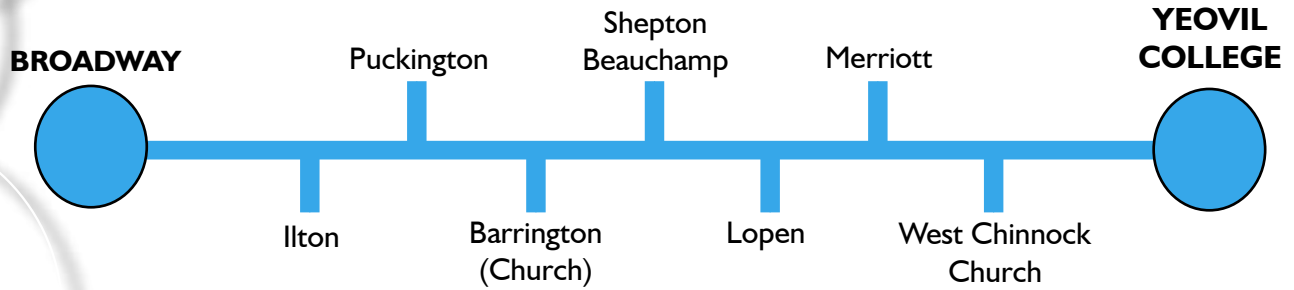

Broadway - Ilton – Merriott - Yeovil College
Stagecoach Cooks Coaches - Route 16

Broadway	07.40
Ilton	07:49
Puckington	07:55
Barrington (Church)	08:01
Shepton Beauchamp	08:09
Lopen	08:15
Merriott	08:20
West Chinnock Church	08:25
Yeovil College	08:50

Yeovil College	16:40
West Chinnock Church	17:05
Merriott	17:10
Lopen	17:15
Shepton Beauchamp	17:21
Barrington (Church)	17:29
Puckington	17:35
Ilton	17.40
Broadway	17.50