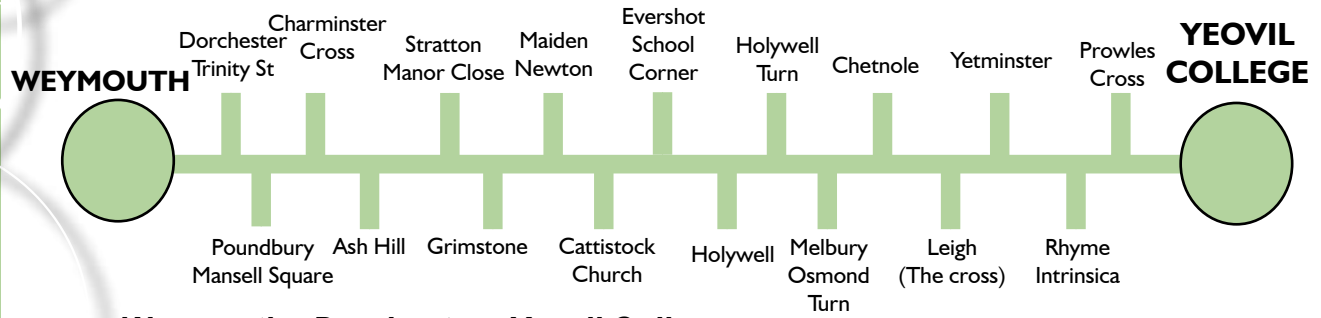

## ***Taunton - Yeovil College*** **First 54C**

<b>Taunton</b>	<b>06:55</b>
Henlade	07:03
Wrantage	07:07
Fivehead	07:11
Curry Rivel	07:16
Langport	07:21
Huish Episcopi	07:24
Long Sutton	07:29
Charlton Mackrell	07:45
Podimore	07:58
Ilchester	08:05
Yeovil College (Mudford Road)	08:17

<b>Yeovil College (Ilchester Road)</b>	<b>17:17</b>
Ilchester	17:31
Podimore	17:36
Charlton Mackrell	17:47
Long Sutton	18:01
Huish Episcopi	18:06
Langport	18:13
Curry Rivel	18:18
Fivehead	18:23
Wrantage	18:28
Henlade	18:33
Taunton	18:45

## ***Wells – Somerton – Ilchester - Yeovil College*** **First 377**

<b>Wells</b>	<b>07:25</b>
Glastonbury	07:40
Street (Leigh Road)	07:48
Street (Oakfield Road)	07:56
Compton Dundon	08:03
Somerton (Square)	08:14
Kingsdon	08:22
Ilchester (Limington Rd, Turn)	08:28
Yeovil College (Mudford Road)	08:45
<b>Yeovil College</b> (Mudford Road)	<b>16:40</b>
Ilchester (Limington Rd, Turn)	16:52
Kingsdon	16:58
Somerton (Square)	17:07
Compton Dundon	17:17
Street (Oakfield Road)	17:23
Street (Leigh Road)	17:33
Glastonbury	17:42
Wells	17:56

**South Petherton- Stoke Sub Hamdon  
- Yeovil College**  
*South West Coaches 81*

<b>South Petherton</b>	<b>08.00</b>
Norton Sub Hamdon	08.10
Stoke Sub Hamdon	08.13
Montacute	08.20
Lower Odcombe	08.23
Houndstone	08.25
<b>Yeovil Kingston</b> (Opposite hospital)	<b>08.40</b>
<b>Yeovil Kingston</b> (Opposite hospital)	<b>17.20</b>
Houndstone	17.29
Lower Odcombe	17.31
Montacute	17.33
Stoke Sub Hamdon	17.37
Norton Sub Hamdon	17.40
<b>South Petherton</b>	<b>17.50</b>