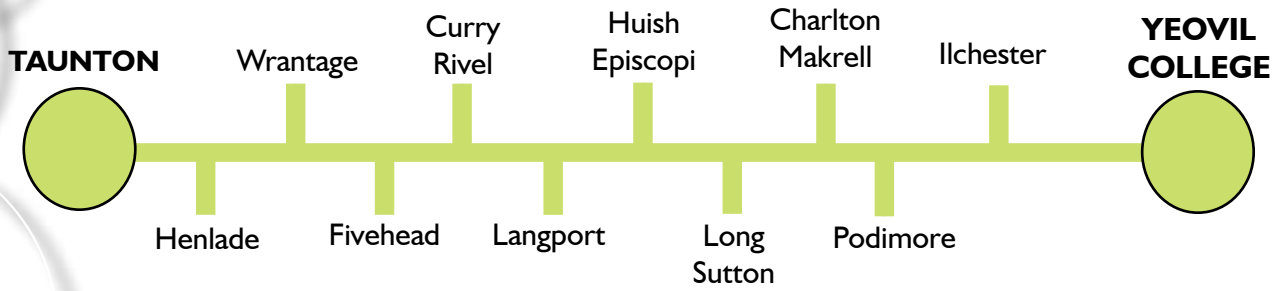

Taunton - Yeovil College **First 54C**

Taunton	06:55
Henlade	07:03
Wrantage	07:07
Fivehead	07:11
Curry Rivel	07:16
Langport	07:21
Huish Episcopi	07:24
Long Sutton	07:29
Charlton Mackrell	07:45
Podimore	07:58
Ilchester	08:05
Yeovil College (Mudford Road)	08:17

Yeovil College (Ilchester Road)	17:17
Ilchester	17:31
Podimore	17:36
Charlton Mackrell	17:47
Long Sutton	18:01
Huish Episcopi	18:06
Langport	18:13
Curry Rivel	18:18
Fivehead	18:23
Wrantage	18:28
Henlade	18:33
Taunton	18:45