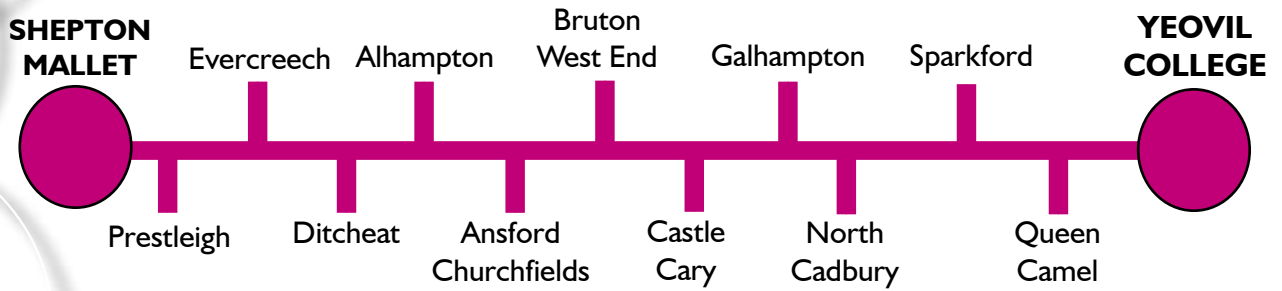

TRAVEL TO YEOVIL COLLEGE

Shepton Mallet - Castle Cary - Yeovil College **South West Coaches 1**

Shepton Mallet	07:20	
Prestleigh	07:29	
Evercreech	07:32	
Ditcheat	07:41	
Alhampton	07:44	
Ansford Churchfields	07:49	
Bruton West End		07:40
Castle Cary	07:55	07:55
Galhampton		08:00
North Cadbury		08:05
Sparkford		08:10
Queen Camel		08:17
Yeovil College (Mudford)		08:30
Yeovil College (Kingston)	16:40	17:15
Queen Camel	16:57	17:32
Sparkford	17:01	17:36
North Cadbury	17:08	17:43
Galhampton	17:13	17:48
Castle Cary	17:17	17:52
Ansford	17:21	17:56
Bruton West End		18:08
Alhampton	17:26	
Ditcheat	17:29	
Evercreech	17:38	
Prestleigh	17:42	
Shepton Mallet	17:52