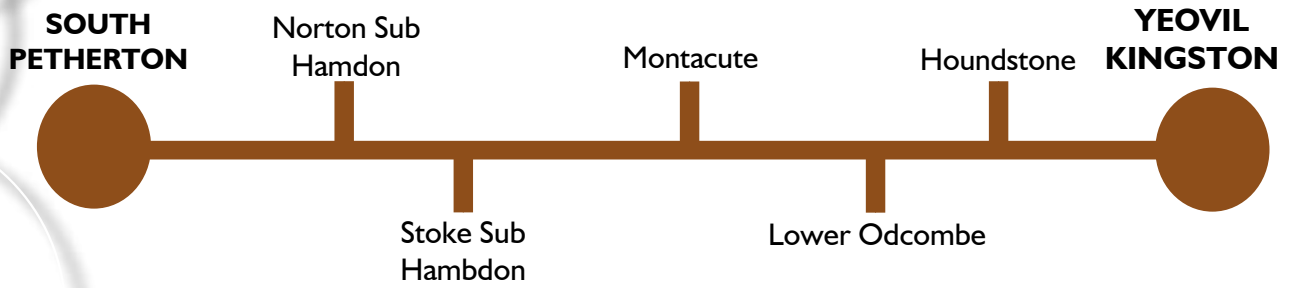

## ***Taunton - Yeovil College*** **First 54C**

<b>Taunton</b>	<b>06:55</b>
Henlade	07:03
Wrantage	07:07
Fivehead	07:11
Curry Rivel	07:16
Langport	07:21
Huish Episcopi	07:24
Long Sutton	07:29
Charlton Mackrell	07:45
Podimore	07:58
Ilchester	08:05
Yeovil College (Mudford Road)	08:17

<b>Yeovil College (Ilchester Road)</b>	<b>17:17</b>
Ilchester	17:31
Podimore	17:36
Charlton Mackrell	17:47
Long Sutton	18:01
Huish Episcopi	18:06
Langport	18:13
Curry Rivel	18:18
Fivehead	18:23
Wrantage	18:28
Henlade	18:33
Taunton	18:45

## ***Wells – Somerton – Ilchester - Yeovil College*** **First 377**

<b>Wells</b>	<b>07:25</b>
Glastonbury	07:40
Street (Leigh Road)	07:48
Street (Oakfield Road)	07:56
Compton Dundon	08:03
Somerton (Square)	08:14
Kingsdon	08:22
Ilchester (Limington Rd, Turn)	08:28
Yeovil College (Mudford Road)	08:45
<b>Yeovil College</b> (Mudford Road)	<b>16:40</b>
Ilchester (Limington Rd, Turn)	16:52
Kingsdon	16:58
Somerton (Square)	17:07
Compton Dundon	17:17
Street (Oakfield Road)	17:23
Street (Leigh Road)	17:33
Glastonbury	17:42
Wells	17:56