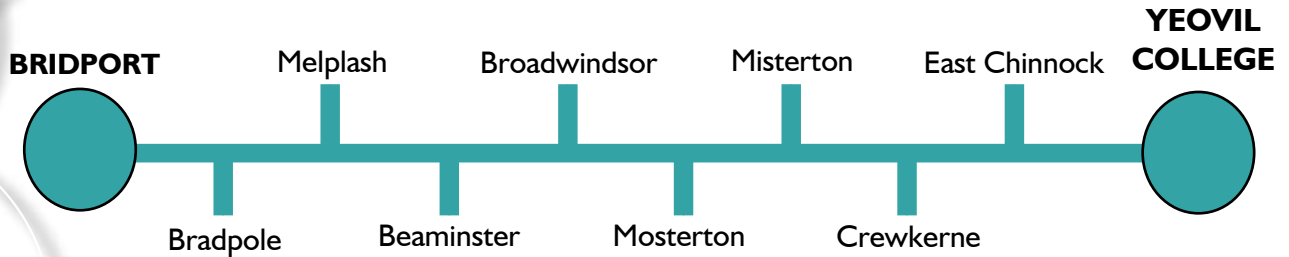

Bridport – Broadwindsor – Yeovil College **First 47**

Bridport	07:40
Bradpole	07:45
Melplash	07:49
Beaminster	07:56
Broadwindsor	08:03
Mosterton	08:10
Misterton	08:15
Crewkerne	08:22
East Chinnock	08.30
Yeovil College (Mudford Road)	08:46

Yeovil College (Mudford Road)	16.46
East Chinnock	17.15
Crewkerne	17:24
Misterton	17:31
Mosterton	17:36
Broadwindsor	17:43
Beaminster	17:50
Melplash	17:57
Bradpole	18:01
Bridport	18:06