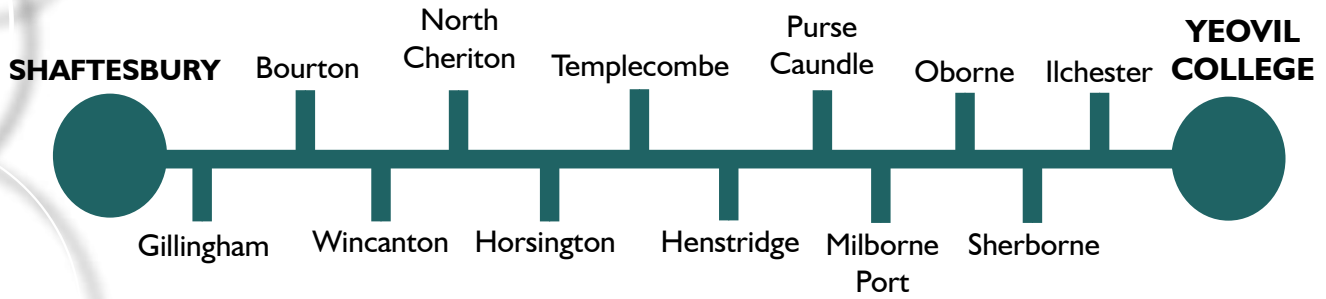

TRAVEL TO YEOVIL COLLEGE

Shaftesbury – Gillingham – Wincanton- Yeovil College First 58/658

	658	58
Shaftesbury	07:15	
Gillingham	07:35	
Bourton	07:50	
Wincanton	08:05	07.25
North Cheriton		07:35
Horsington		07:38
Templecombe		07:41
Henstridge		07.49
Purse Caundle		07.53
Milborne Port		07.55
Osborne		07:59
Sherborne		08:04
Ilchester	08.35	
Yeovil College	08:47	08:35

	658	58
Yeovil College	16:55	16:55
Ilchester	17:07	
Sherborne		17:20
Osborne		17:25
Milborne Port		17:29
Purse Caundle		17:31
Henstridge		17:35
Stalbridge		17:43
Templecombe		17:58
Horsington		18:01
North Cheriton		18:04
Wincanton	17:37	18.12
Bourton	17:50	
Gillingham	18:10	
Shaftesbury	18:25