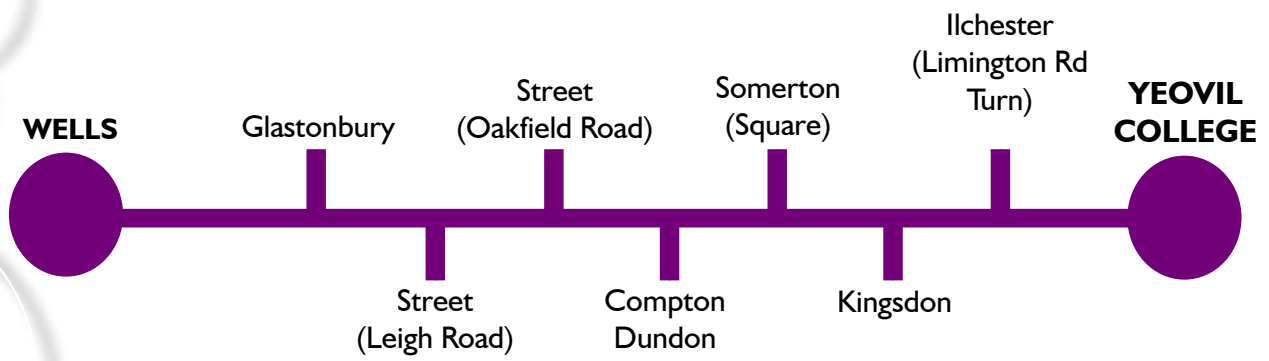

# TRAVEL TO YEOVIL COLLEGE

## ***Shepton Mallet - Castle Cary - Yeovil College*** **South West Coaches 1**

<b>Shepton Mallet</b>	<b>07:20</b>	
Prestleigh	07:29	
Evercreech	07:32	
Ditcheat	07:41	
Alhampton	07:44	
Ansford Churchfields	07:49	
Bruton West End		07:40
Castle Cary	07:55	07:55
Galhampton		08:00
North Cadbury		08:05
Sparkford		08:10
Queen Camel		08:17
<b>Yeovil College</b> (Mudford)		<b>08:30</b>
<b>Yeovil College</b> (Kingston)	<b>16:40</b>	<b>17:15</b>
Queen Camel	16:57	17:32
Sparkford	17:01	17:36
North Cadbury	17:08	17:43
Galhampton	17:13	17:48
Castle Cary	17:17	17:52
Ansford	17:21	17:56
Bruton West End		18:08
Alhampton	17:26	
Ditcheat	17:29	
Evercreech	17:38	
Prestleigh	17:42	
<b>Shepton Mallet</b>	<b>17:52</b>	

## ***Taunton - Yeovil College*** **First 54C**

<b>Taunton</b>	<b>06:55</b>
Henlade	07:03
Wrantage	07:07
Fivehead	07:11
Curry Rivel	07:16
Langport	07:21
Huish Episcopi	07:24
Long Sutton	07:29
Charlton Mackrell	07:45
Podimore	07:58
Ilchester	08:05
Yeovil College (Mudford Road)	08:17

## ***Wells – Somerton – Ilchester - Yeovil College*** **First 377**

<b>Wells</b>	<b>07:25</b>
Glastonbury	07:40
Street (Leigh Road)	07:48
Street (Oakfield Road)	07:56
Compton Dundon	08:03
Somerton (Square)	08:14
Kingsdon	08:22
Ilchester (Limington Rd, Turn)	08:28
Yeovil College (Mudford Road)	08:45
<b>Yeovil College</b> (Mudford Road)	<b>16:40</b>
Ilchester (Limington Rd, Turn)	16:52
Kingsdon	16:58
Somerton (Square)	17:07
Compton Dundon	17:17
Street (Oakfield Road)	17:23
Street (Leigh Road)	17:33
Glastonbury	17:42
Wells	17:56