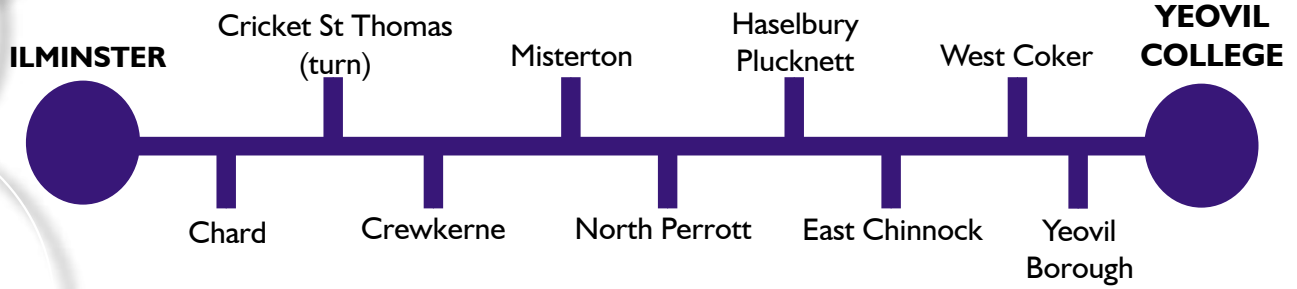

Ilminster – Chard – Crewkerne- Yeovil College **Stagecoach Cooks 60/61**

	61	60
Ilminster	07:25	
Chard	07:48	
Cricket St Thomas (turn)	07:54	
Crewkerne	08:09	07:41
Misterton		07:46
North Perrott		07:50
Haselbury Plucknett	08:18	07:52
East Chinnock	08:23	07:57
West Coker	08:26	08:00
Yeovil Borough		08:12
Yeovil College (Mudford Road)	08:38	
	61	60
Yeovil College (Mudford Road)	17:10	16:35
West Coker	17:22	16:47
East Chinnock	17:25	16:50
Haselbury Plucknett	17:30	16:55
North Perrott		16:57
Misterton		17:01
Crewkerne	17:39	17:12
Cricket St Thomas (turn)	17:55	
Chard	18:05	
Ilminster	18:22